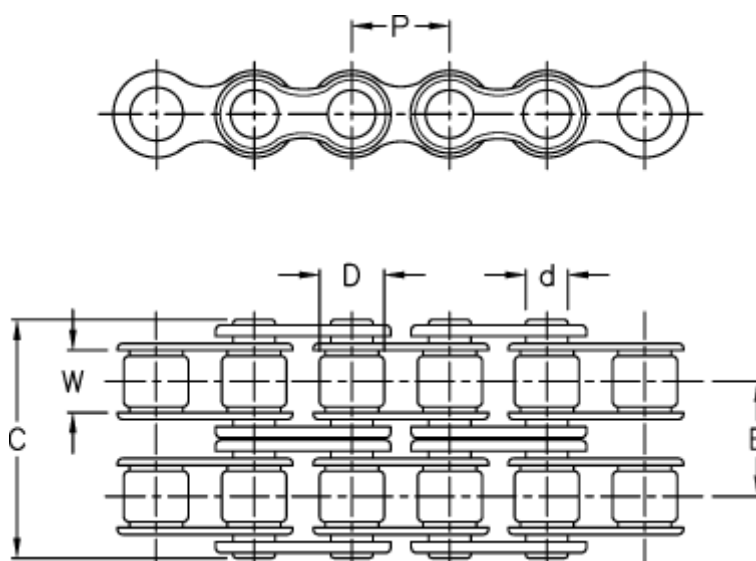

Data Sheet

Article number: 6100122070

Description: KLEEchain stainless steel - 3/4x7/16" - Duplex 12B-2
Open roller chain in meters

Measures

Breaking power =	66100N	W =	11,68
C	= 42,00		
Chain size	= 3/4"		
d	= 5,72		
D	= 12,07		
Description	= 12 B-2		
E	= 19,46		
P	= 19,05		